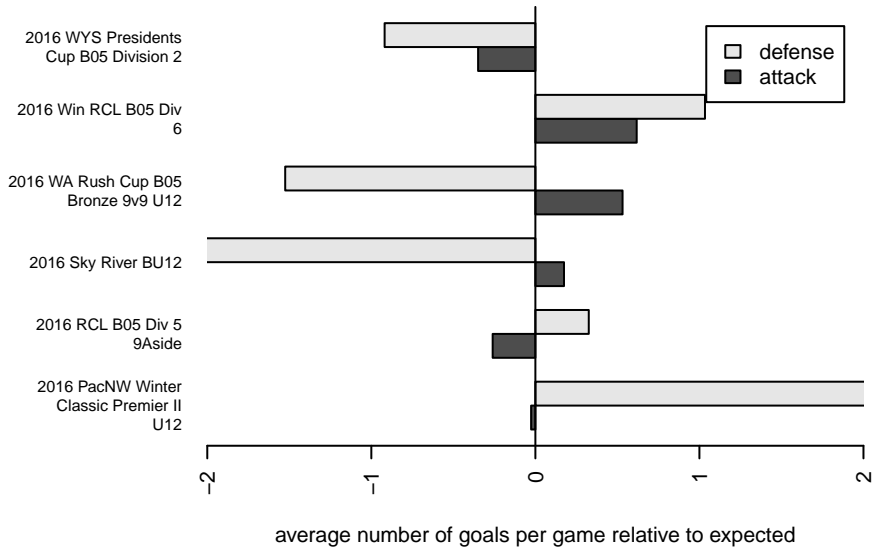

Performance relative to 13 month average