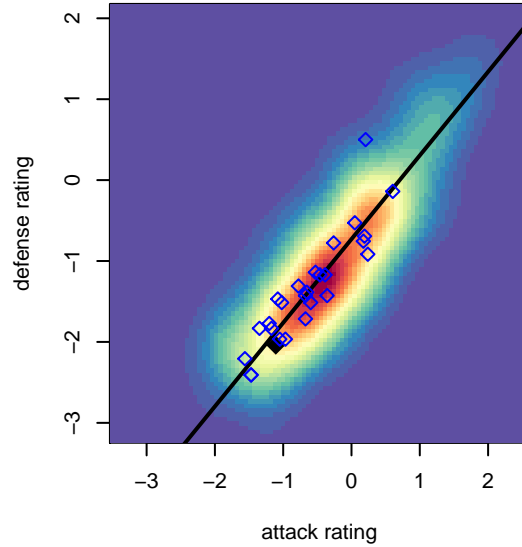

**attack and defense rating
relative to others at age
and all opponents in last 13 months**