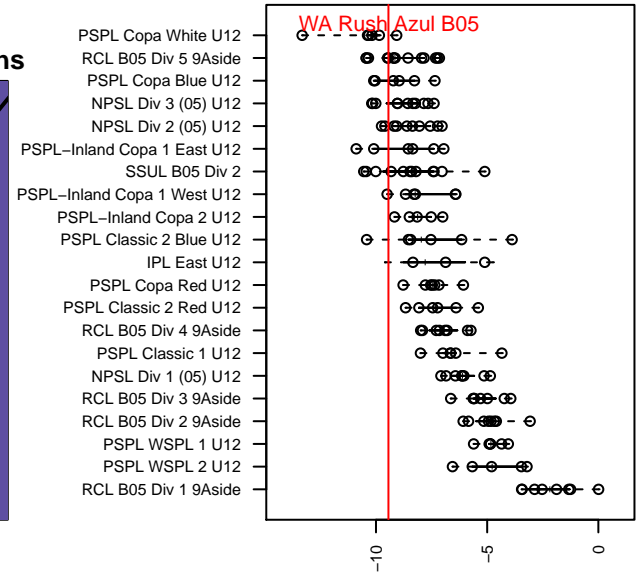

**attack and defense rating
relative to others at age
and all opponents in last 13 months**