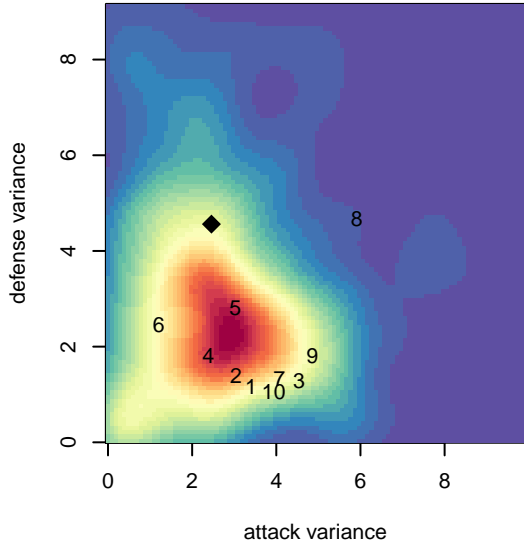

WA Rush Azul B05

Washington Rush SC
 Everett, WA
 B05 total strength=347
 attack=0.33 defense=0.13
 fall league = RCL B05 Div 5 9Aside
 spr league = Win RCL B05 Div 6

alt names used:
 WASHINGTON RUSHRUSH B05 AZUL
 Washington Rush B05 Azul C
 WA Rush Azul [B05]
 WASHINGTON RUSH WA RUSH B05 AZUL (V
 Washington Rush B05 Azul
 Washington Rush B05 Azul C
 Washington Rush B05 Azul C

WA Rush Azul B05
 Dots are actual minus expected GF (blue circles) and GA (red triangles).
 Blue line is smoothed change in attack strength. Red is smoothed change in defense strength.

**attack and defense variance (black dot)
relative to other teams
and top 10 in region**