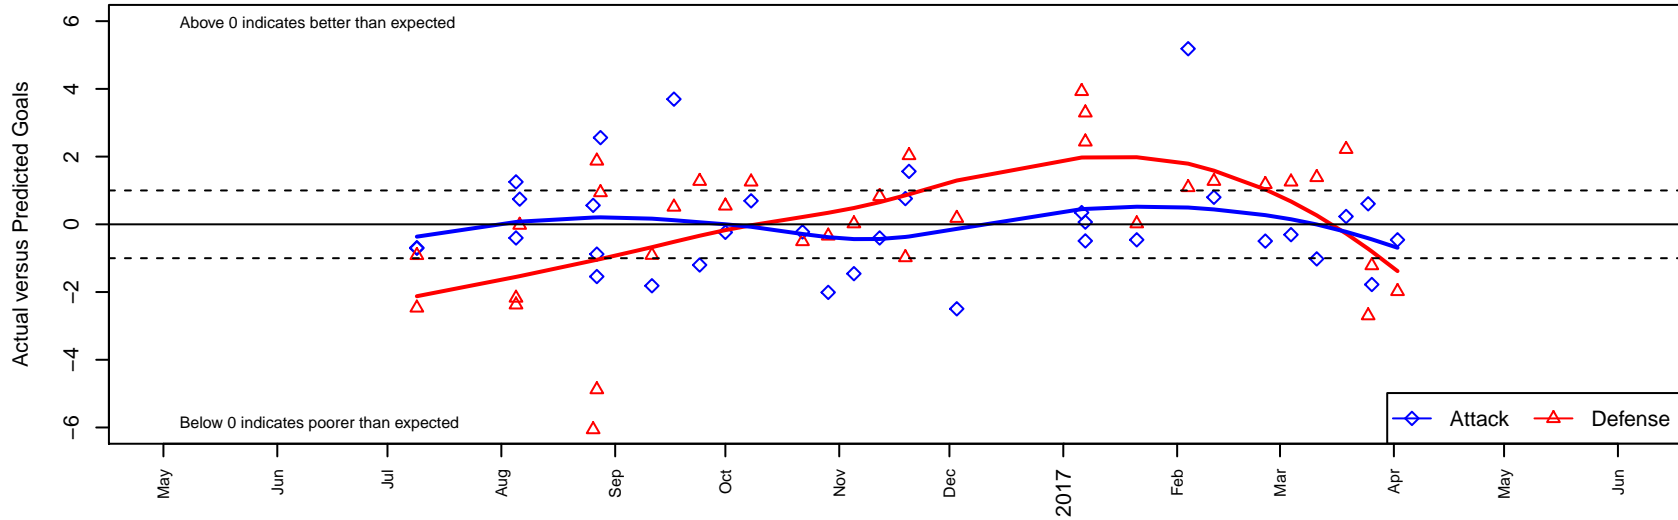

WA Rush Azul B05

Washington Rush SC
 Everett, WA
 B05 total strength=347
 attack=0.33 defense=0.13
 fall league = RCL B05 Div 5 9Aside
 spr league = Win RCL B05 Div 6

alt names used:
 WASHINGTON RUSHRUSH B05 AZUL
 Washington Rush B05 Azul C
 WA Rush Azul [B05]
 WASHINGTON RUSH WA RUSH B05 AZUL (V
 Washington Rush B05 Azul
 Washington Rush B05 Azul C
 Washington Rush B05 Azul C

WA Rush Azul B05
 Dots are actual minus expected GF (blue circles) and GA (red triangles).
 Blue line is smoothed change in attack strength. Red is smoothed change in defense strength.

**attack and defense variance (black dot)
relative to other teams
and top 10 in region**