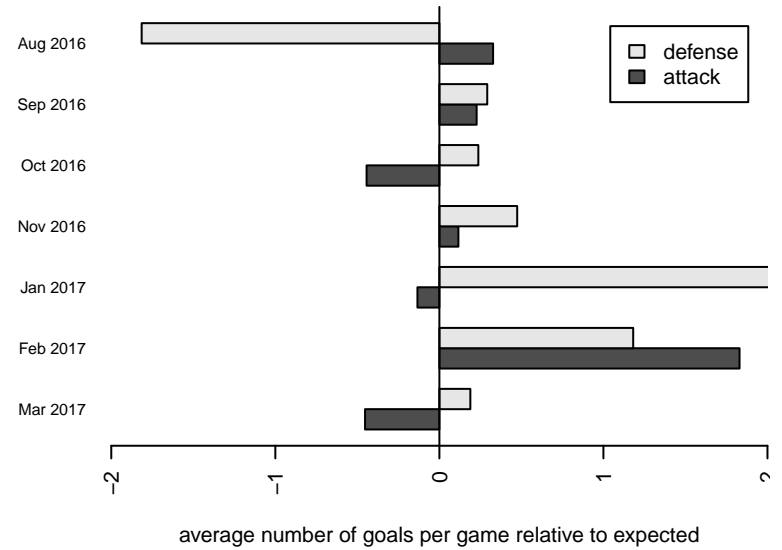

Performance relative to 13 month average